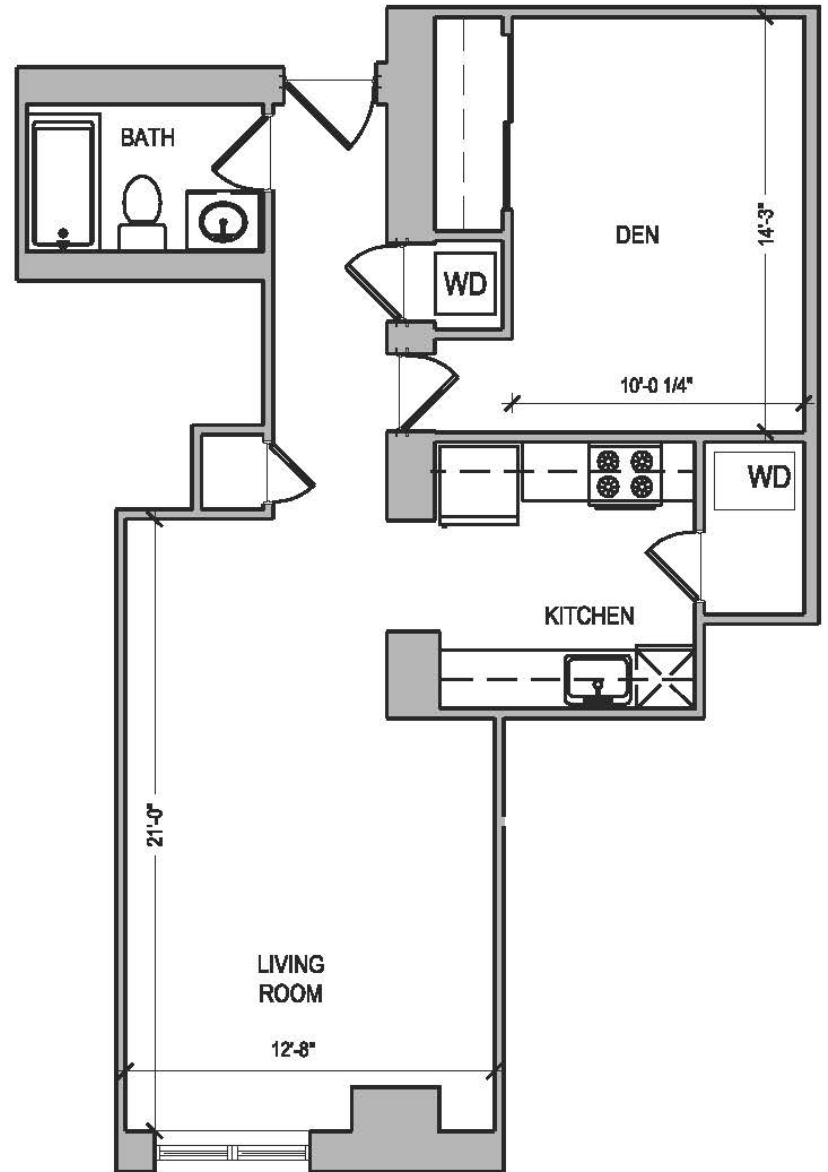

HC
HARRISON
COURT

APARTMENT 414, 514

\$ _____

THIS IS YOUR
**STUDIO-
DEN**

STUDIO / DEN / 1 BATH / 656 SF

761 Harrison Ave. Boston, MA 02118 · 617 969 9400
harrisoncourtboston.com

Floor plans are artist's rendering. All dimensions are approximate. Actual product and specifications may vary in dimension or detail. Not all features are available in every apartment